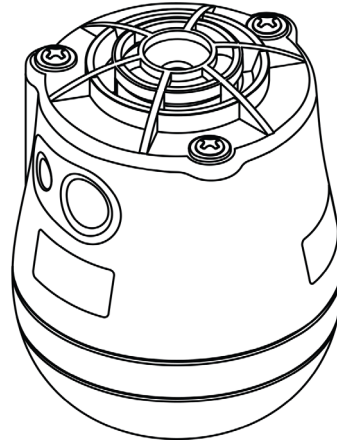

2,600 LUMENS
SOUND: 120 Db (at 1m) 3kHz
RECHARGEABLE / REUSABLE

TRAINING

RIOTS

SWAT

CORRECTIONS

P/N 750-500

TO BE OPERATED BY TRAINED PERSONNEL ONLY (PATENTS PENDING)

DURABILITY

- Steel base, polycarbonate side, nylon top cover
- Impact resistant: 12 ft (3.7 m)
- Submersible to 10 ft (3.3 m)

BATTERY

- Life: 60 minutes continuous light & sound
- Battery Li-Ion rechargeable pack (built-in)
- Charge time 2 hours

DIMENSIONS & WEIGHT

- 2.5 in (63 mm) largest diameter, 3.4 in (82 mm) height
- Weight: 1.1 lbs (490 g)

PROGRAMS

- Eight (8) programmable Light and Sound Modes
 - Four (4) programmable Activation Delays
- Turbo Strobe and Sound: 2 sec. then STOP
 - Turbo Strobe and Sound: 10 sec. on, 30 sec. off, and repeat
 - Light and Sound: 2 sec. then STOP
 - Light and Sound: 10 sec. on, 30 sec. off, and repeat
 - Turbo Strobe: 2 sec. then stop
 - Light on Continuous: must be turned off by user
 - Sound Only: 2 sec. then STOP
 - Safety Lock